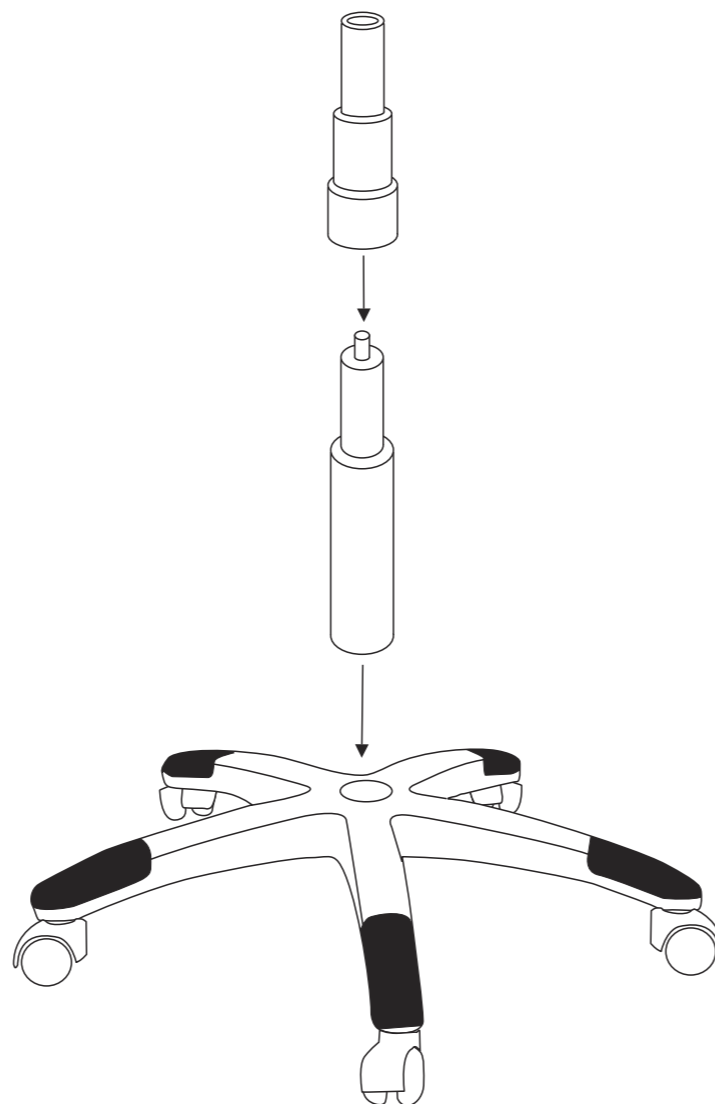

INSTRUÇÕES

Cadeira Nyhol Black

www.soloproductos.com

Ctra. de Córdoba, km. 432 Pol. Ind. La Vega, Naves 1, 18230 Atarfe (Granada)

Cadeira Nyhol Black

1

2

A	 5pcs
B	 2pcs M8X50mm
C	 6pcs M8X25mm
D	 8pcs
E	
F	 4pcs M6X16mm
H	

Cadeira Nyhol Black

3

4

A		5pcs
B		2pcs M8X50mm
C		6pcs M8X25mm
D		8pcs
E		
F		4pcs M6X16mm
H		

Cadeira Nyhol Black

5