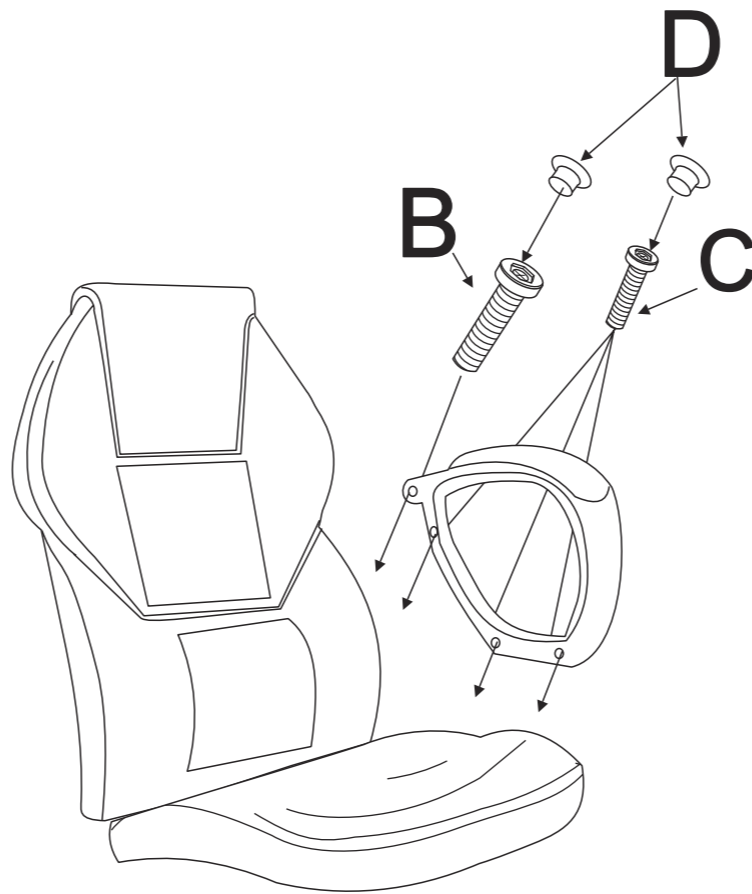

INSTRUÇÕES

Cadeira Nyhol Black

www.soloproductos.com

Ctra. de Córdoba, km. 432 Pol. Ind. La Vega, Naves 1, 18230 Atarfe (Granada)

Cadeira Nyhol Black

1

2

A	 5pcs
B	 2pcs M8X50mm
C	 6pcs M8X25mm
D	 8pcs
E	
F	 4pcs M6X16mm
H	

Cadeira Nyhol Black

3

4

A		5pcs
B		2pcs M8X50mm
C		6pcs M8X25mm
D		8pcs
E		
F		4pcs M6X16mm
H		

Cadeira Nyhol Black

5